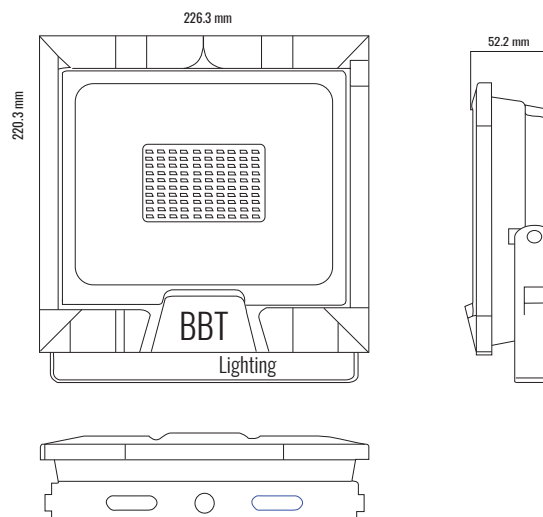

### OPENING/BEAM

High efficiency Ra>80 LED. 120°

### MATERIAL

Die-cast aluminium, Transparent 4mm

tempred-Glass

Aluminum frame

Steel Galvanized and painted bracket

Model:	BIANCO
Format:	Square
Location:	Exterior
Wattage:	50W
Materials:	Aluminium
Led Color:	3000K / 4000K / 6500K
Product Dimension:	220*226*52mm
IP Code:	65
Fixation:	Surface
CRI :	80
Lumen Output:	6000LM
Frequency:	50/60 Hz
Beam Angle:	120°
Net weight:	1.40kgs

## DIMENSION DRAW